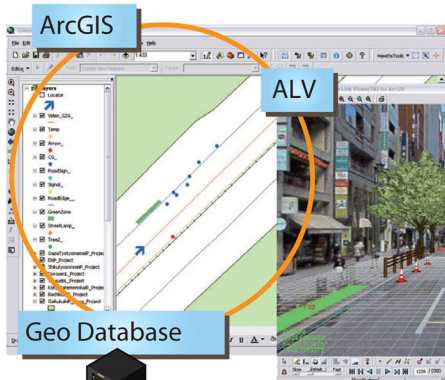

Active Link Vision™ ALV for ArcGIS®

CV stands for Camera Vector.
This technology is the core
of ALV solutions.

ESRI
Technology
AUTHORIZED
BUSINESS PARTNER