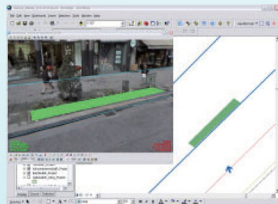

▶ Application Software

User can digitize 3D geometry like point, polyline, and polygon with 3D coordinate inside ALV for ArcGIS.