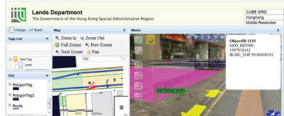

WebALV - 3D Movie Platform on Web -

WebALV

Omni directional Geo spatial Video is distributed on the web browser linked with Web Map. The 3D coordinates of the features inside the video is calculated on the fly and allow 3D measurement, geo tagging and population of road inventory. Possible to link with other web maps by using advanced API's and Web ALP SDK.

Dissemination of Geo Spatial Video on to Web

- Advanced API for programming ;
- Flexible customization of User Interface ;
- Mash up with other web mapping service ;
- Support for Arc GIS Server ;

Still Image and Video

Low , Middle and High resolution

Search and Geo Tagging

Import and Populate Geo database

Birds Eye View

Iwane Laboratories, Ltd.

<http://www.iwane.com/en>
jp.sales@iwane.com