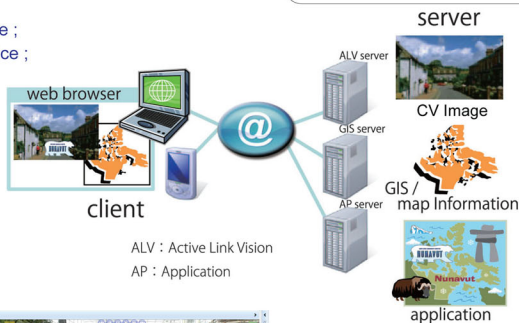

Dissemination of Geo Spatial Video on to Web

- Advanced API for programming ;
- Flexible customization of User Interface ;
- Mash up with other web mapping service ;
- Support for Arc GIS Server ;

Still Image and Video