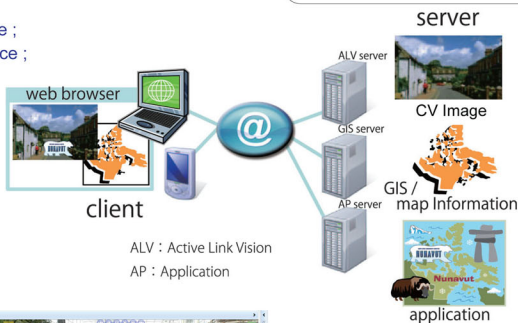

Dissemination of Geo Spatial Video on to Web

- Advanced API for programming ;
- Flexible customization of User Interface ;
- Mash up with other web mapping service ;
- Support for Arc GIS Server ;

Still Image and Video