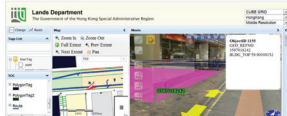

Birds Eye View

Iwane Laboratories, Ltd.

<http://www.iwane.com/en>
jp.sales@iwane.com